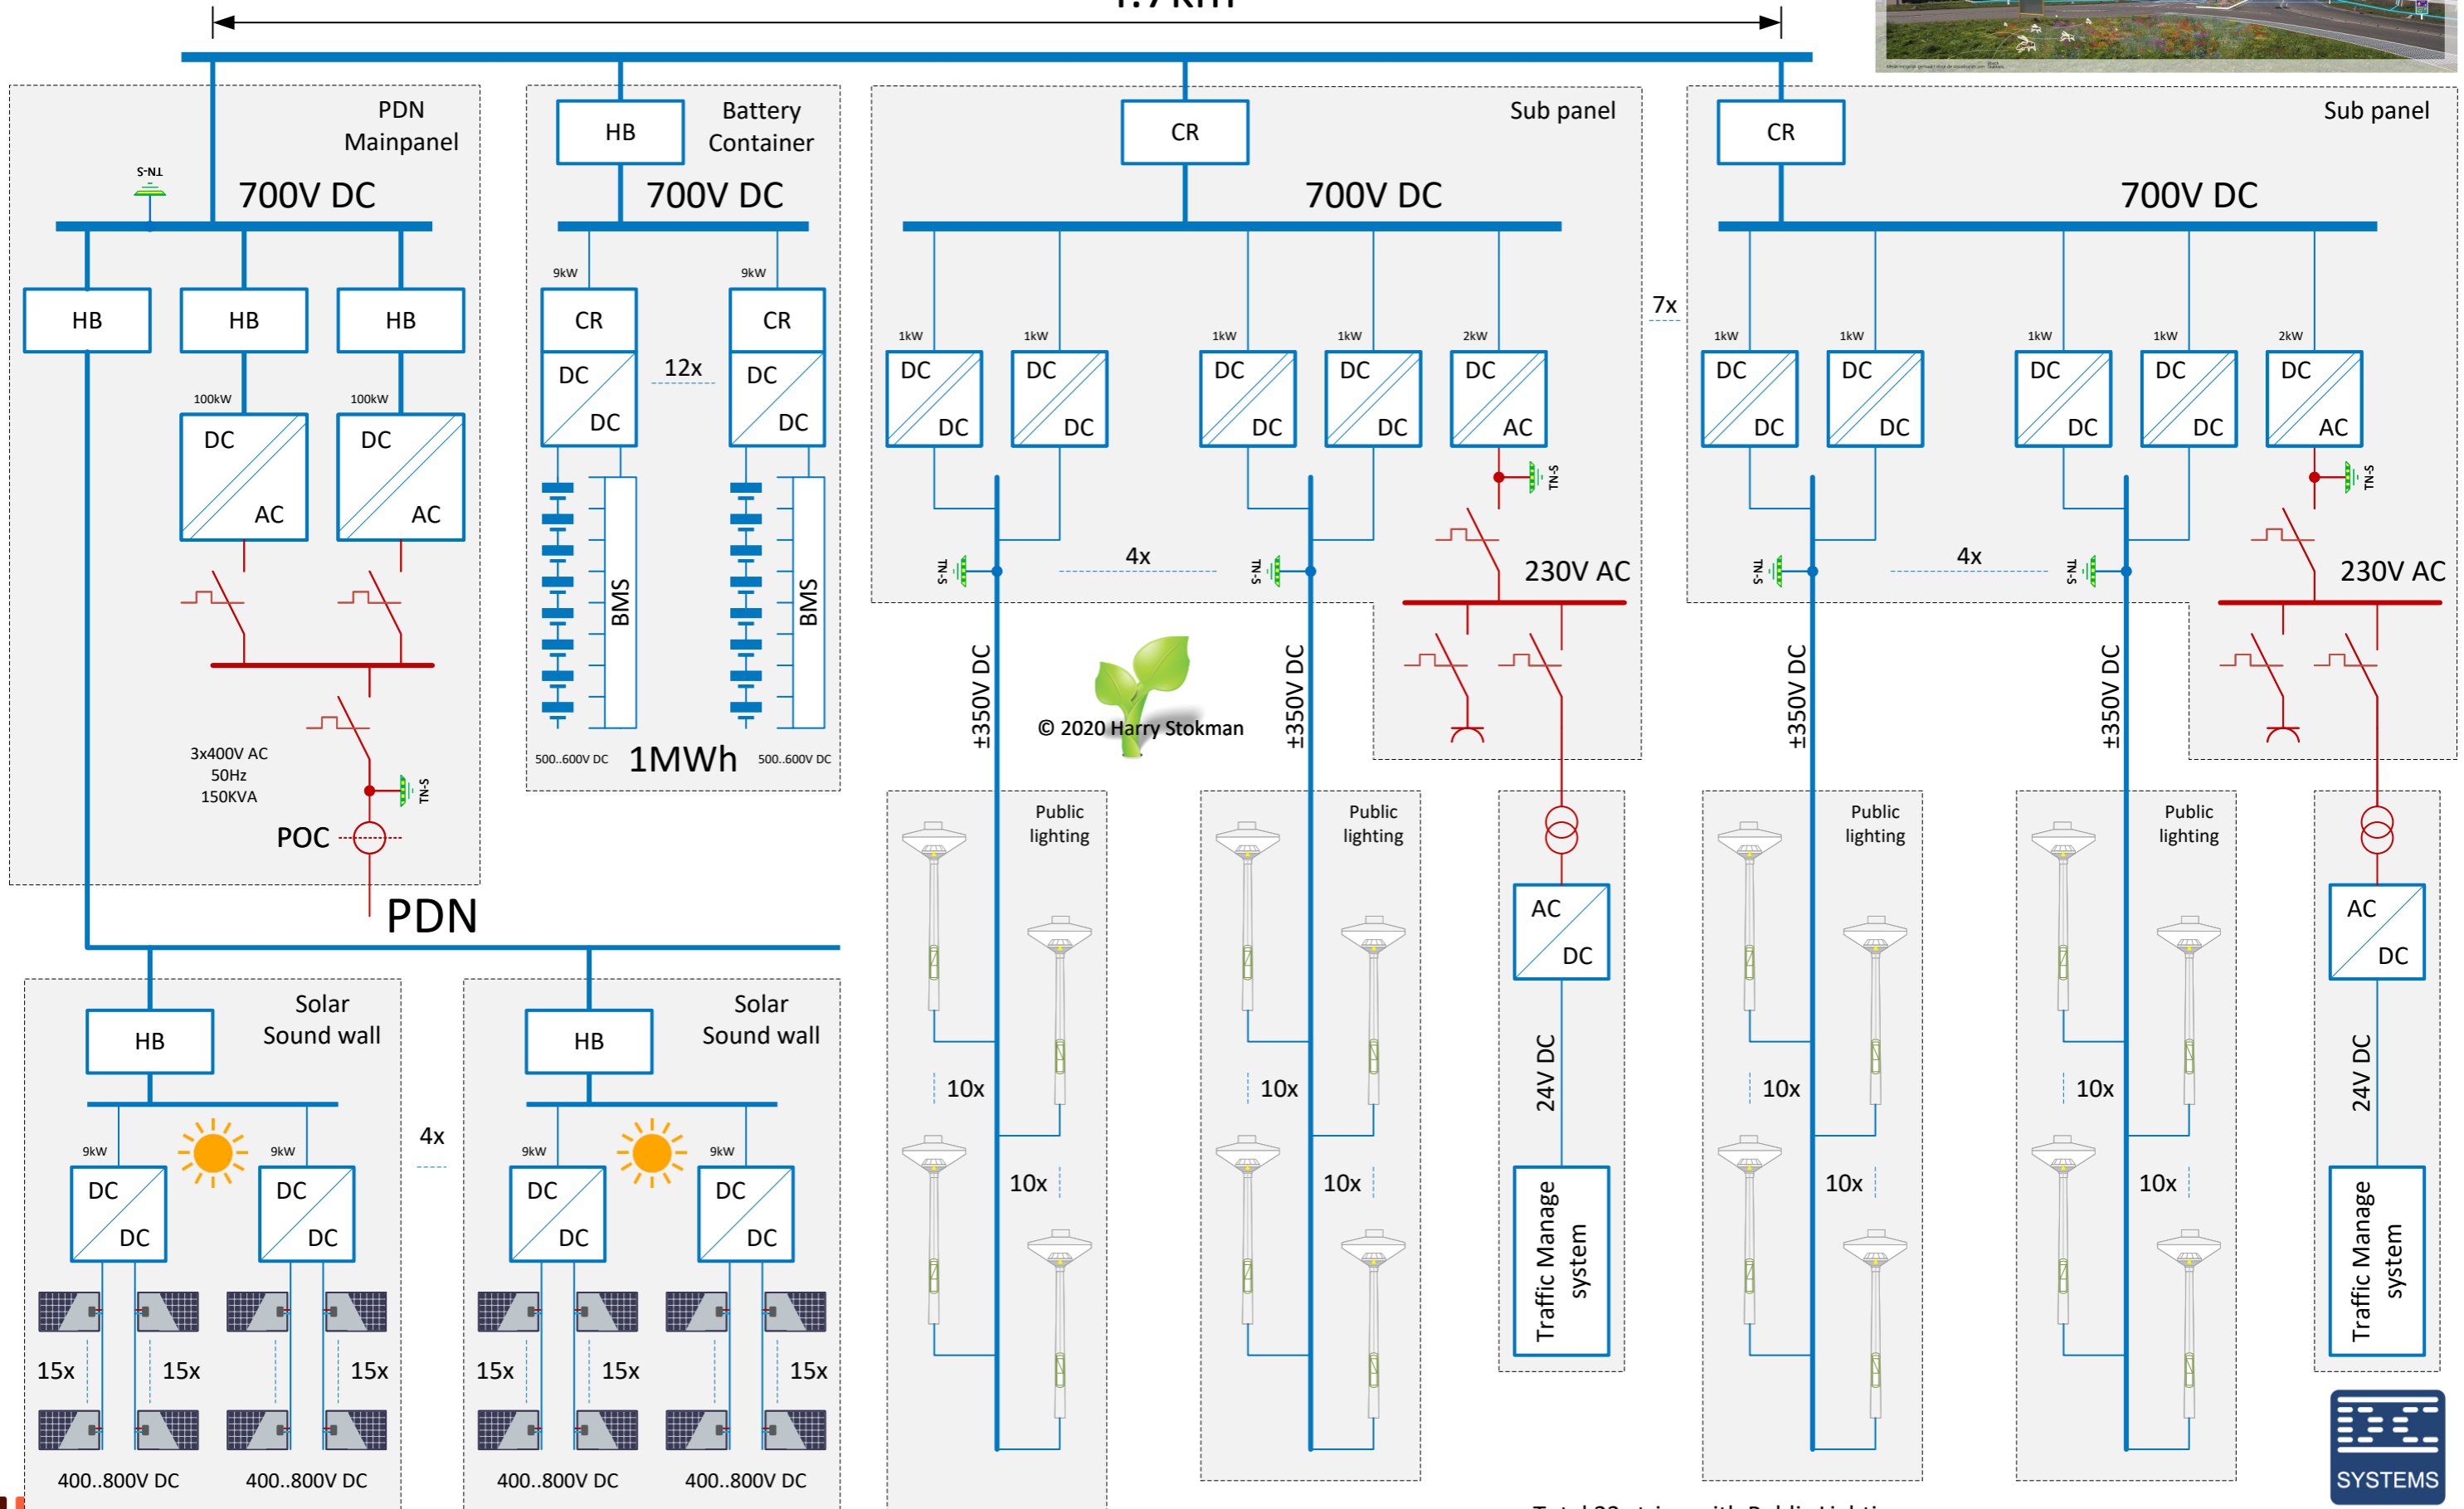

N470 Delft Provincial Road

Example Use-case (Outdoor DC for public services)

4.7km

Total 23 string with Public Lighting