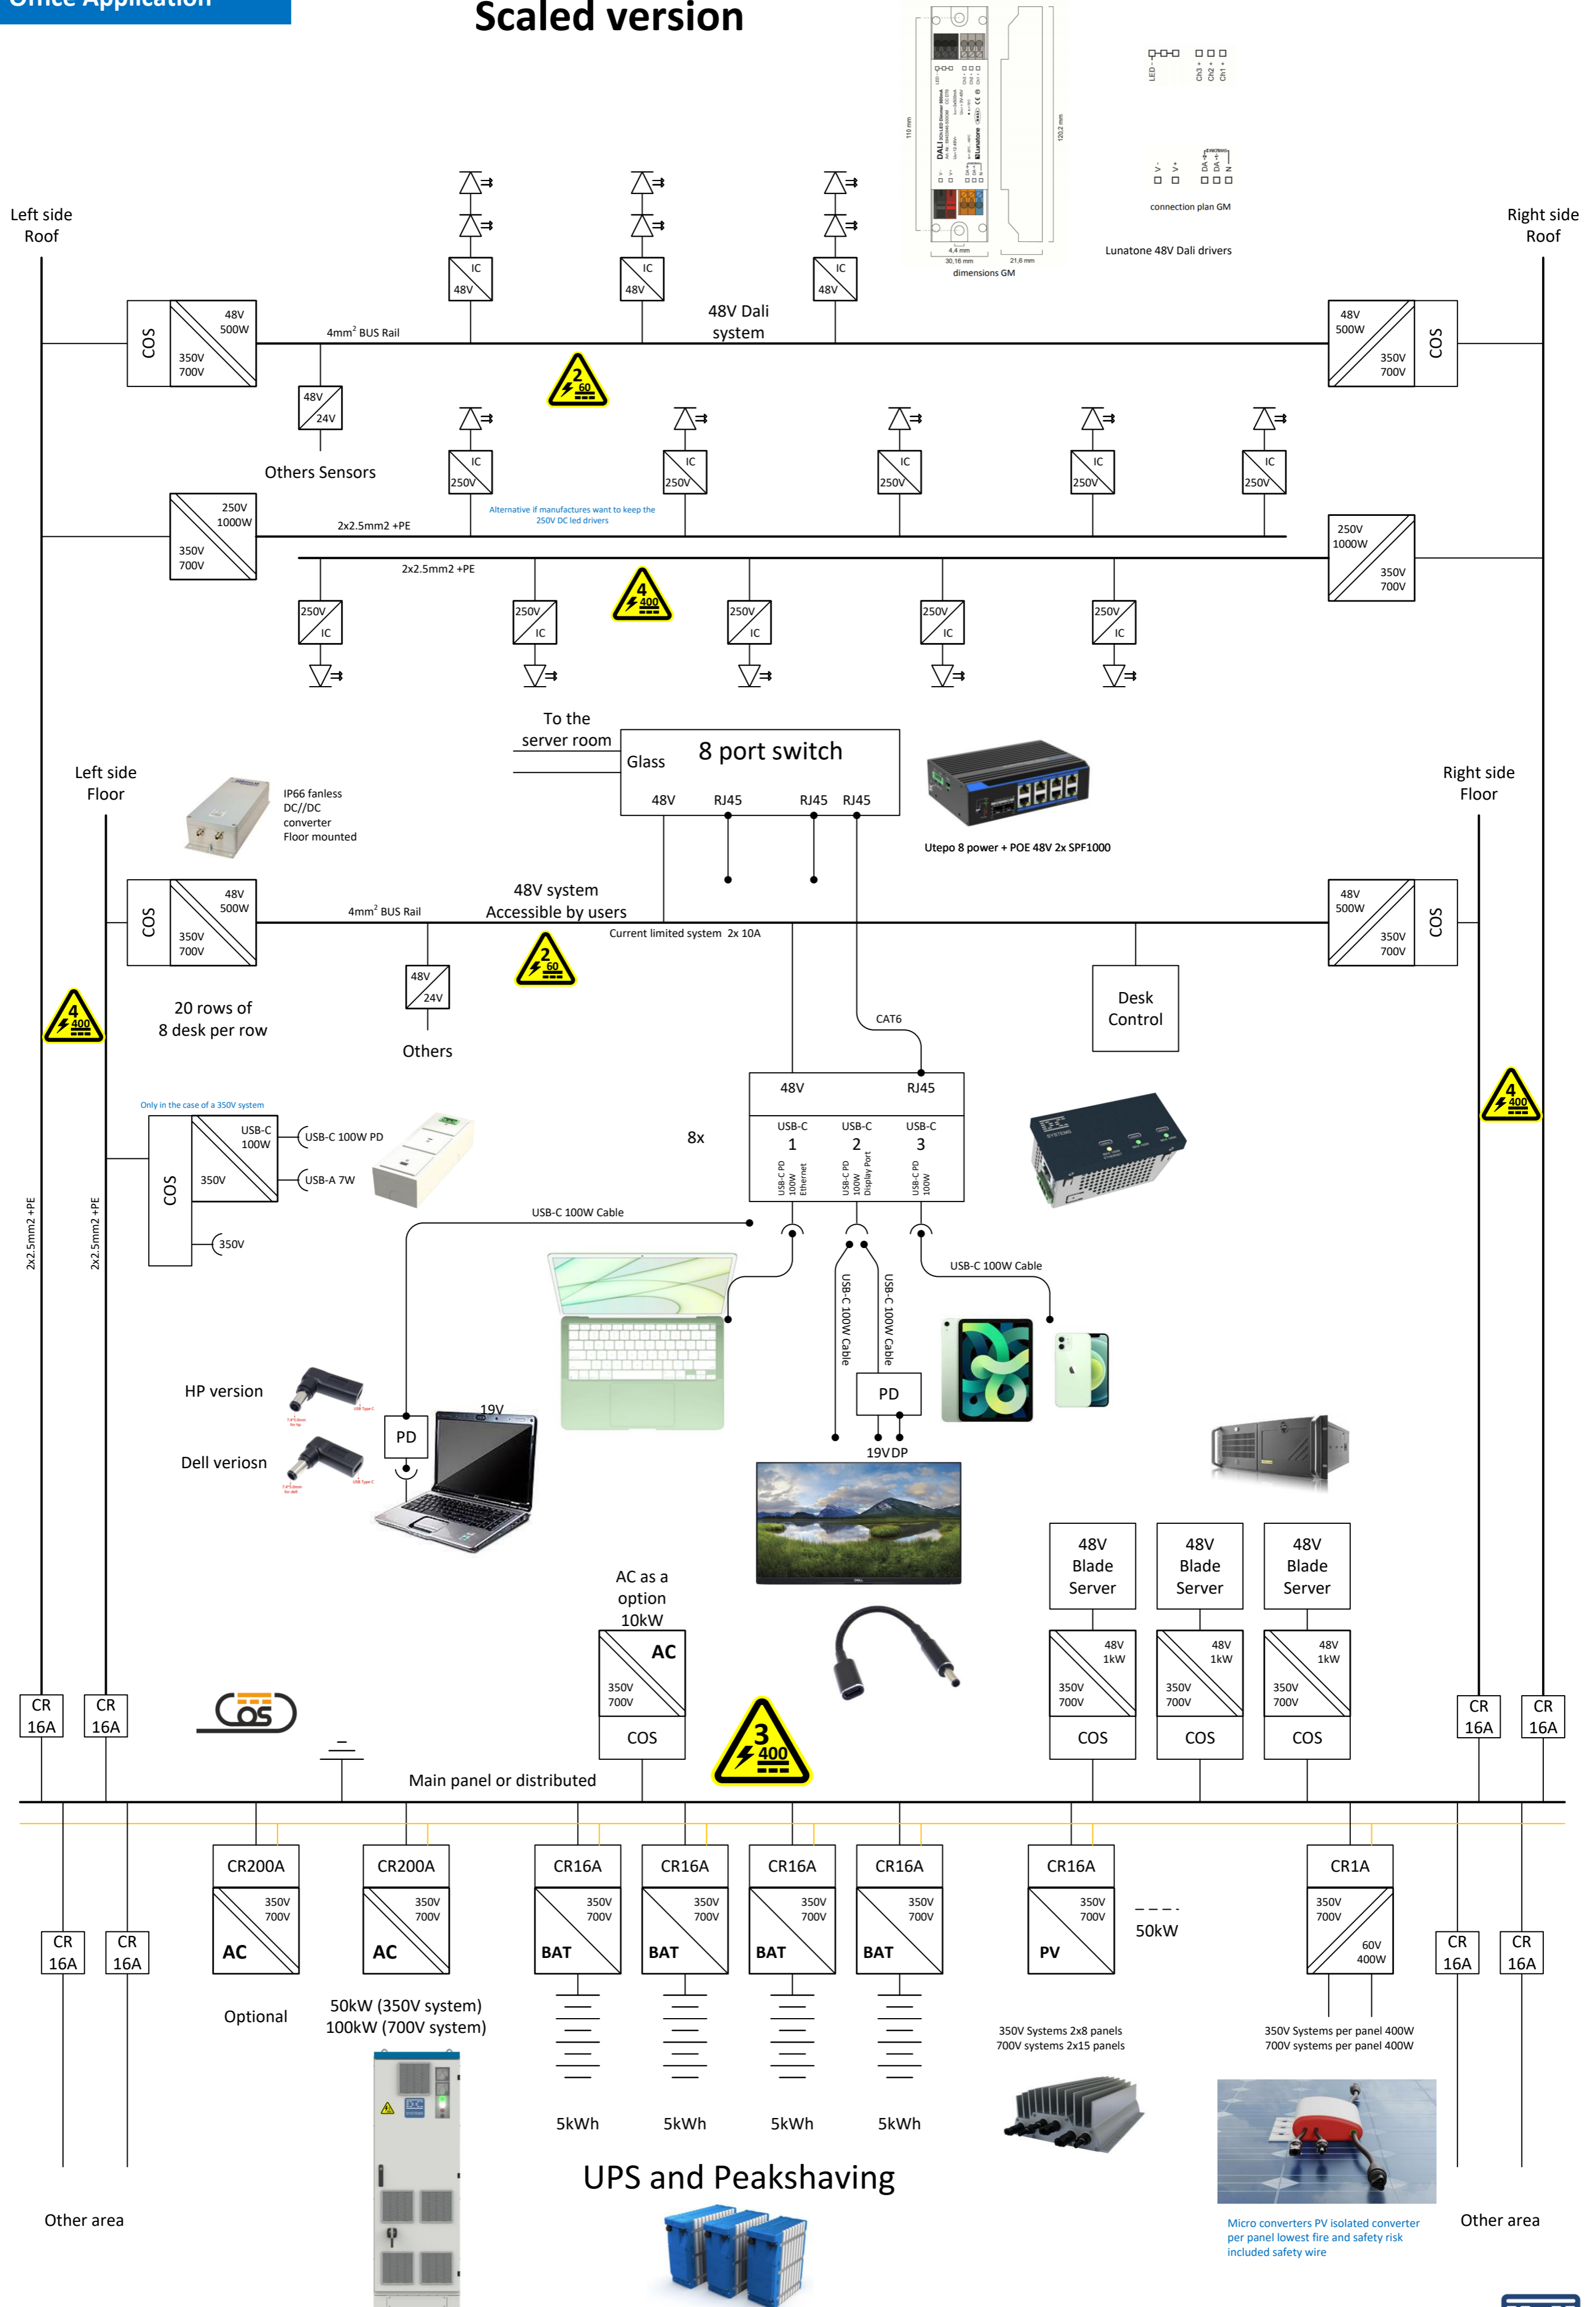

# Scaled version

## Detailed design 350V / 700V DC