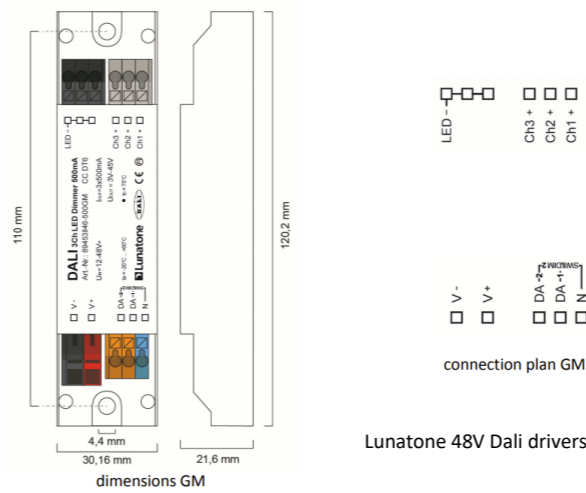

# Scaled version

## Detailed design 350V / 700V DC